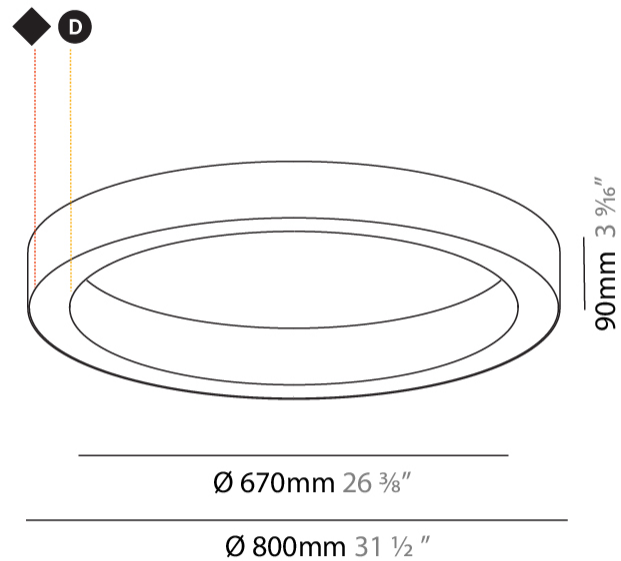

1. To build a product code in our configurator select the specify button on the base model # product page
2. To build a manual product code on this datasheet choose from the options listed below in blue font and add the suffix to the base model #

GENERAL

Series: Glorious
Subseries: Glorious Slim
Brand: Prolicht
Division: Architectural
Mounting Type: Surface
Mounting Location: Ceiling

PHYSICAL

Shape: Round
Diameter (mm): 800
Diameter (in): 31 1/2
Height (mm): 90
Height (in): 3 9/16
Light Distribution: Direct
Weight (kg): 6.814
Weight (lbs): 14.99
Diffuser: PMMA - Opal or Micro-Prism
Fixture Finish: SSR / BKV / CWI / CRY / HAB / LAG / UFT / ITA / RUA / RUR / MIC / FTG / MYG / TWT / LOD / PUS / FRO / FUP / KIA / POP / BLS / SPG / MEY / GOH / GUM / CHC / COM / ABZ / JAG / OBR / MOS / ROR
Fixture Material: Aluminum

ELECTRICAL

Lamp Type: LED (Zhaga Standard)
Input Wattage (W): 56
Total Output Wattage (W): 48
Dimming: Tri-Mode (Non-Dimming and Phase Dimming (120Vac only) and 0-10V Dimming)
Driver Included: Yes
Driver Location: Integrated
Driver Type: Constant Current - Universal
Driver Class: Class 2
Input Voltage (V): 120 - 277
Constant Current (MA): 350

LED

Color Temperature (°K): 3000 / 3500 / 4000
Max. Delivered Lumen (lm): 5450 / 5557 / 5670
CRI: >80 CRI
Efficiency (%): 88.4
Lamp Life (hrs): 50000

OPTICAL

RATINGS AND CERTIFICATIONS

Certified By: Certified for North American Standards
IP rating: IP20